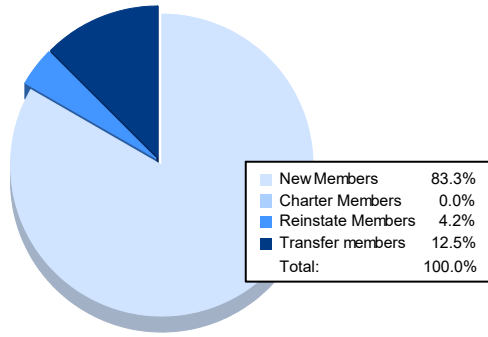

Year	New Clubs	Dropped Clubs	Gain/ Loss Clubs	New Members	Charter Members	Reinstate Members	Transfer Members	Total Member Added	Total Members Dropped	Gain/ Loss Members
2016-2017	1	0	1	73	22	1	6	102	99	3
2017-2018	0	0	0	78	0	3	8	89	94	-5
2018-2019	0	1	-1	78	0	2	7	87	119	-32
2019-2020	0	1	-1	70	0	1	2	73	112	-39
2020-2021	0	1	-1	40	0	2	6	48	87	-39
<b>Average</b>	<b>0</b>	<b>1</b>	<b>0</b>	<b>68</b>	<b>4</b>	<b>2</b>	<b>6</b>	<b>80</b>	<b>102</b>	<b>-22</b>

### Membership Composition June 2021 Cumulative