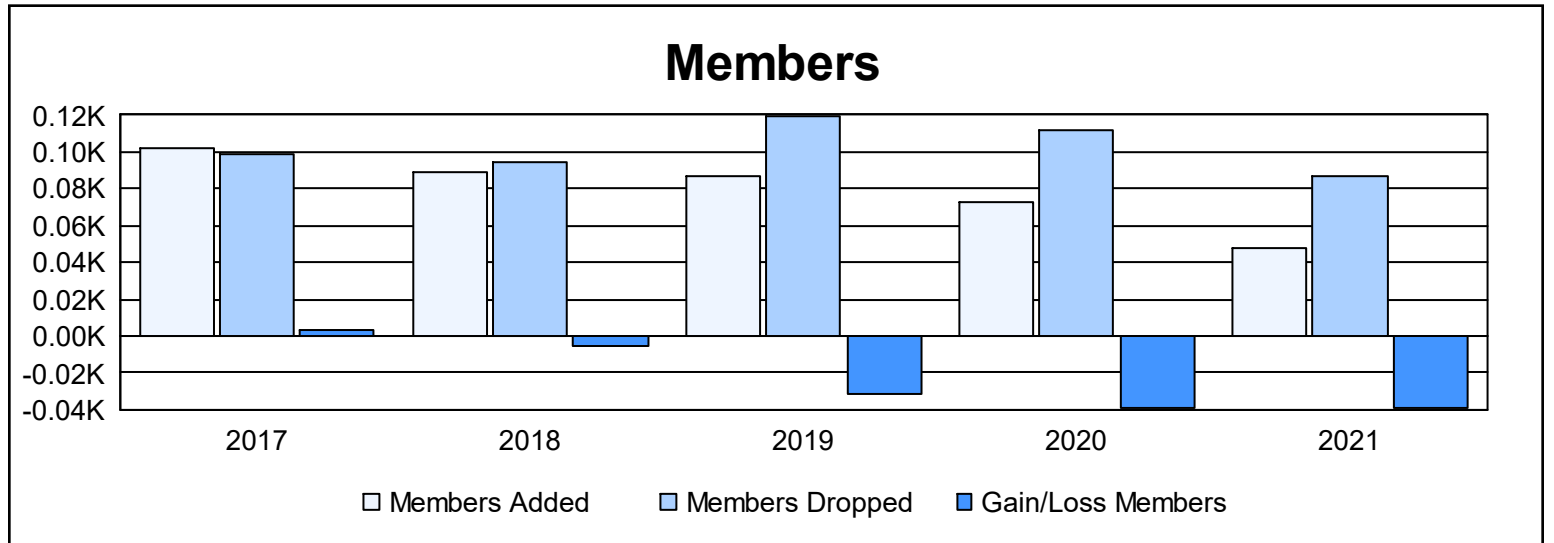

Year	New Clubs	Dropped Clubs	Gain/ Loss Clubs	New Members	Charter Members	Reinstate Members	Transfer Members	Total Member Added	Total Members Dropped	Gain/ Loss Members
2016-2017	1	0	1	73	22	1	6	102	99	3
2017-2018	0	0	0	78	0	3	8	89	94	-5
2018-2019	0	1	-1	78	0	2	7	87	119	-32
2019-2020	0	1	-1	70	0	1	2	73	112	-39
2020-2021	0	1	-1	40	0	2	6	48	87	-39
<b>Average</b>	<b>0</b>	<b>1</b>	<b>0</b>	<b>68</b>	<b>4</b>	<b>2</b>	<b>6</b>	<b>80</b>	<b>102</b>	<b>-22</b>

### Membership Composition June 2021 Cumulative