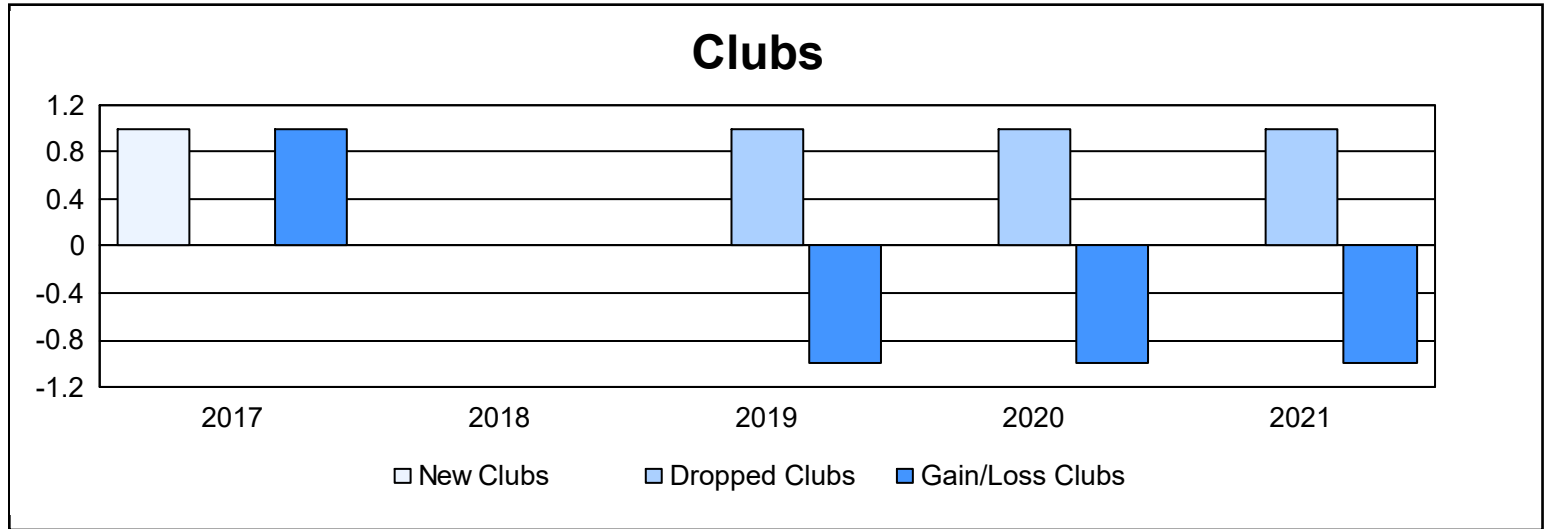

Year	New Clubs	Dropped Clubs	Gain/ Loss Clubs	New Members	Charter Members	Reinstate Members	Transfer Members	Total Member Added	Total Members Dropped	Gain/ Loss Members
2016-2017	1	0	1	73	22	1	6	102	99	3
2017-2018	0	0	0	78	0	3	8	89	94	-5
2018-2019	0	1	-1	78	0	2	7	87	119	-32
2019-2020	0	1	-1	70	0	1	2	73	112	-39
2020-2021	0	1	-1	40	0	2	6	48	87	-39
<b>Average</b>	<b>0</b>	<b>1</b>	<b>0</b>	<b>68</b>	<b>4</b>	<b>2</b>	<b>6</b>	<b>80</b>	<b>102</b>	<b>-22</b>

### Membership Composition June 2021 Cumulative